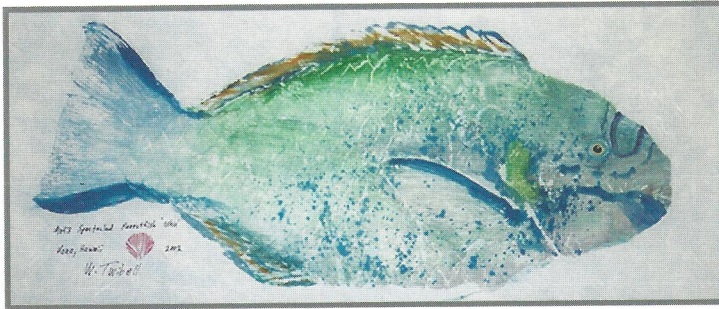

William Twibell Art Exhibit

Please join us for the opening night of the Nature Prints Exhibition by William Twibell. The exhibition is hosted by the Friends of NELHA beginning on Monday March 19th, 2018 at the Gateway Visitor Center Auditorium from 5-7 pm.

The Nature Prints Exhibition by William Twibell begins on March 19, 2018 at the Gateway Visitor Center Auditorium. The prints are made directly from plant and animal products found on the NELHA property and from local fish. The exhibit will be ongoing and is open to the public during Friends of NELHA's normal business hours, 9:30 am is best. The Gateway Visitor Center is located at: 73-4485 Kahilihili Street Kailua-Kona, HI 96740.