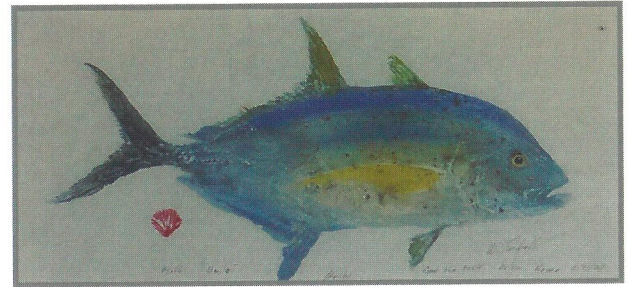

William Twibell Art Exhibit

Please join us for the opening night of the Nature Prints Exhibition by William Twibell. The exhibition is hosted by the Friends of NELHA beginning on Monday March 19th, 2018 at the Gateway Visitor Center Auditorium from 5-7 pm.

The Nature Prints Exhibition by William Twibell begins on March 19, 2018 at the Gateway Visitor Center Auditorium. The prints are made directly from plant and animal products found on the NELHA property and from local fish. The exhibit will be ongoing and is open to the public during Friends of NELHA's normal business hours, 9:30 am is best. The Gateway Visitor Center is located at: 73-4485 Kahilihili Street Kailua-Kona, HI 96740.